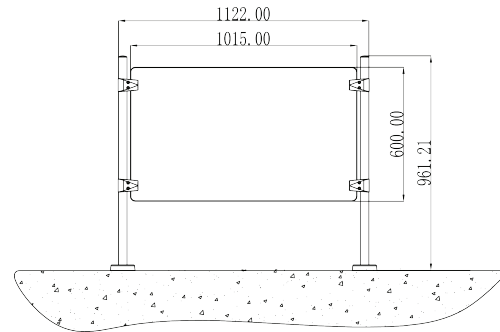

R10
stainless steel post and rail

R20
stainless steel post and rail

R30

stainless steel post and rail with tempered glass

R40

stainless steel post and rail with tempered glass

R50

stainless steel post. The tempered glass will be prepared according to the dimension on the site by installer.