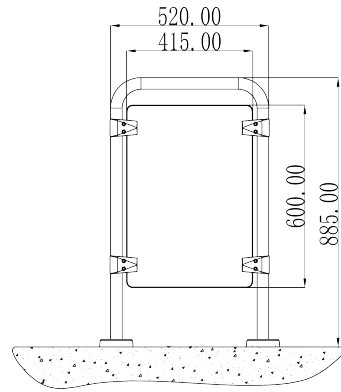

R10
stainless steel post and rail

R20
stainless steel post and rail

R30

stainless steel post and rail with tempered glass

R40

stainless steel post and rail with tempered glass

R50

stainless steel post. The tempered glass will be prepared according to the dimension on the site by installer.